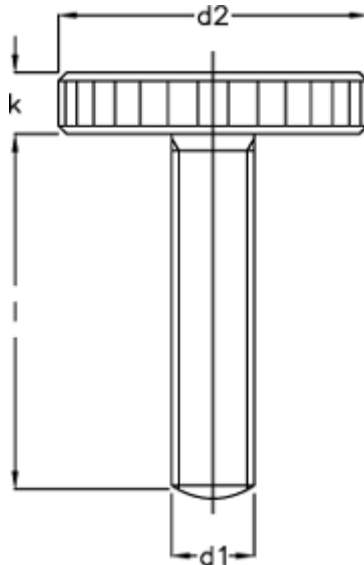

Article number: 20701609

Description: E+G Flat knurled thumb screw DIN 653-M5-16

Measures

d1 = M5

d2 = 20

K = 4.0

Length l = 16